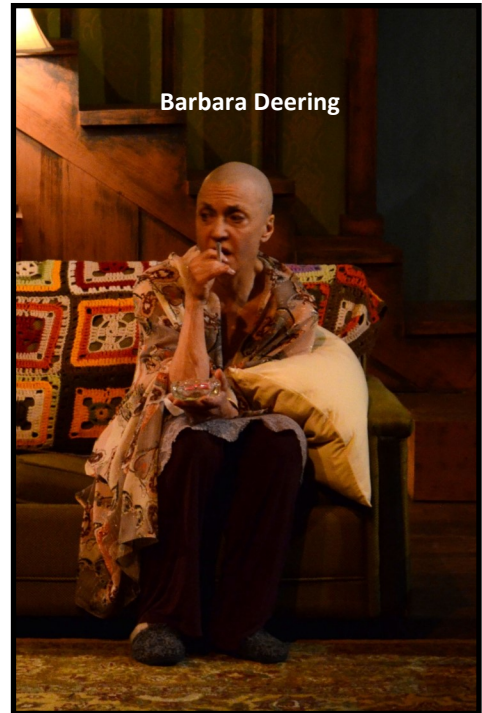

Barbara Deering