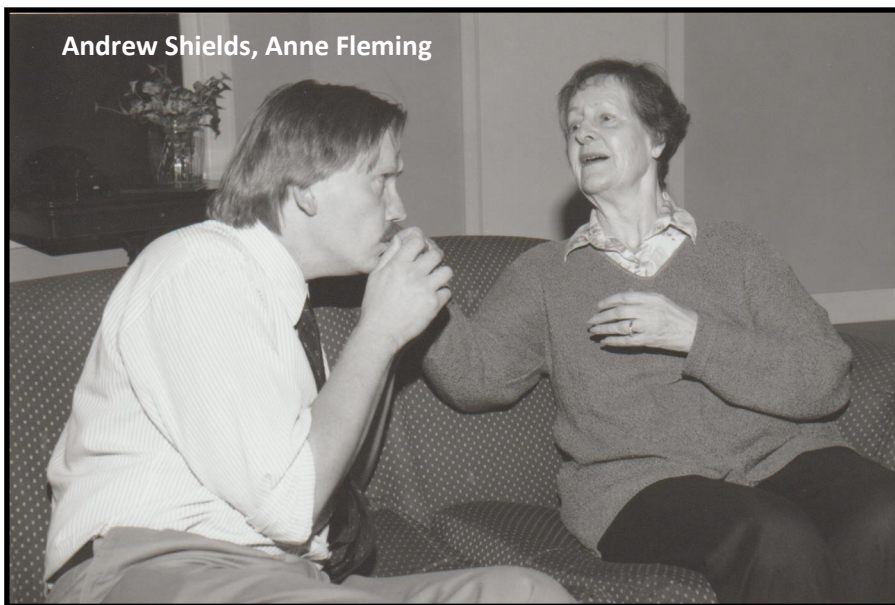

Andrew Shields, Anne Fleming