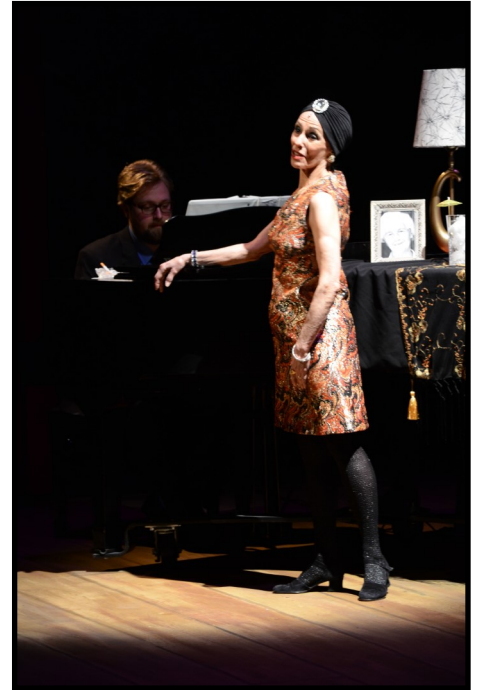

SIDE BY SIDE BY SONDHEIM - 2015

CAST: Paula Elliot, Dan Engelhard, Kylee Gano, Barbara Hume, Jasmine Joshua, Emily Kight, Mike Loudon, Brian Pucheu, James Spambati

Director/Musical Director: Josh Anderson Costume Design: Cami Funk Stage Manager: Eugie Price

SIDE BY SIDE BY SONDHEIM

A TONY AWARD-WINNING MUSICAL
FILLED WITH SUBLIME MUSIC AND
HEARTFELT COMEDY!

February 13-22

Fri. & Sat. at 7:30 p.m. + Sun. at 3:00 p.m.

Music by Stephen Sondheim, Leonard Bernstein, Jule Styne, Richard Rodgers and Mary Rodgers
Lyrics by Stephen Sondheim • Continuity by Ned Sherrin

200 MADISON AVENUE NORTH
www.bainbridgeperformingarts.org

SIDE BY SIDE BY SONDHEIM—2015

Dan Engelhard and Elizabeth Faye

Josh Anderson and Paula Elliott

Jasmine Joshau

Emily Kight, Dan Engelhard,
Kylee Gano

SIDE BY SIDE BY SONDHEIM
2015

Elizabeth Faye, Paula Elliot Dan Engelhard, Brian Pucheu, Jasmine Joshua, Dan Engelhard, Barbara Hume, Mike Loudan, James Sgambati, Emily Kight, Kylee Gano

Mike Loudan and Paula Elliot