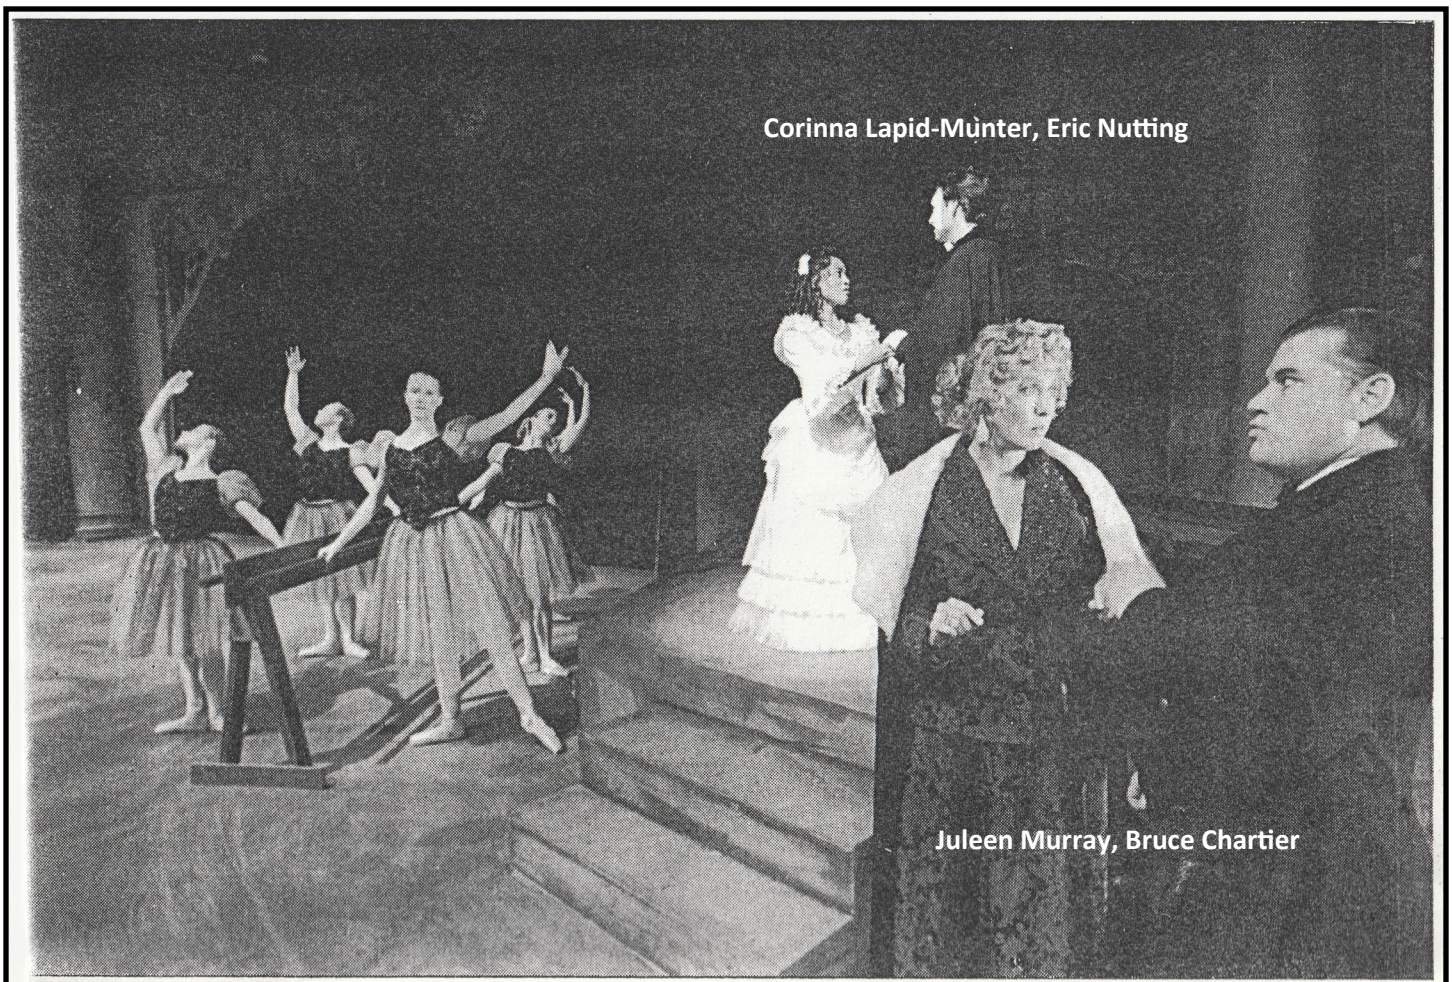

Corinna Lapid-Munter, Eric Nutting

Juleen Murray, Bruce Chartier