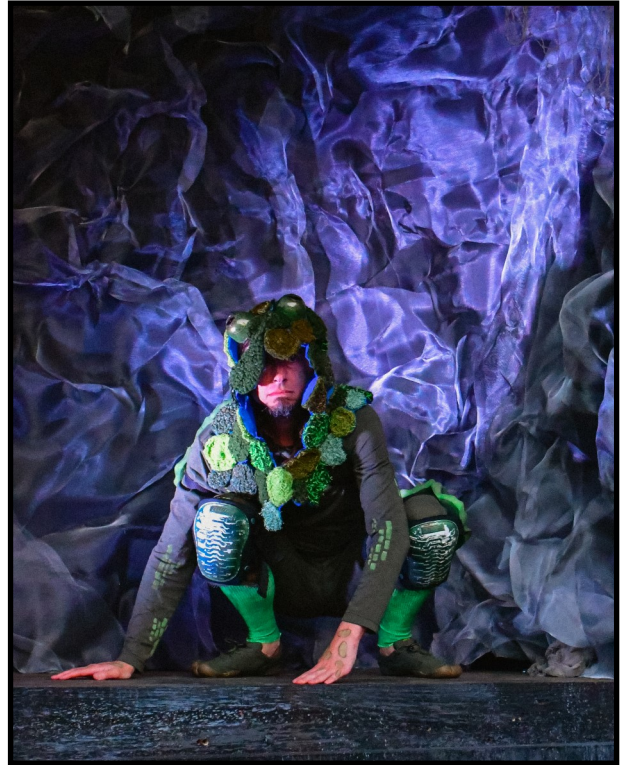

THE TEMPEST - 2023

The Bard at Bloedel

CAST: James Benson, Lilah Burkhart, Blaire Burdey, Peter Denis, John Ellis, Gary Fetterplace, Steve Lambert, Evan Lenz, Ember Lashmet, Rachel Millet, Owen Mudgett, Nancy Nucci, Charley Pope, Noa Rehder, Fred Saas, Kendra Truett

Music Director: Elizabeth Faye

Composers: Jon Brenner, Evan Lenz

Choreographer: Lee Ann Hittenberger

Prop Master: Karen Rondeau

Scenic Designer/Artist: Matthew Lazure

Scenic Painters: Denise Harris, Celeste Harris, Scott

Front Row: Owen Mudgett, Lilah Burkhart, Ember Lashmet, Noa Rehder.

THE TEMPEST - 2023

The Bard at Bloedel

SHIPWRECKED!

Left to right: Charley Pope,
James Benson, Kendra Truett,
Peter Denis, Nancy Nucci, Fred
Saas

John Ellis, Gary Fetterplace

Rachel Millett

THE TEMPEST - 2023

The Bard at Bloedel

Fred Saas, James Benson, Peter Denis

Evan Lenz

Blaire Burdey, Charley Pope

Steve Lambert