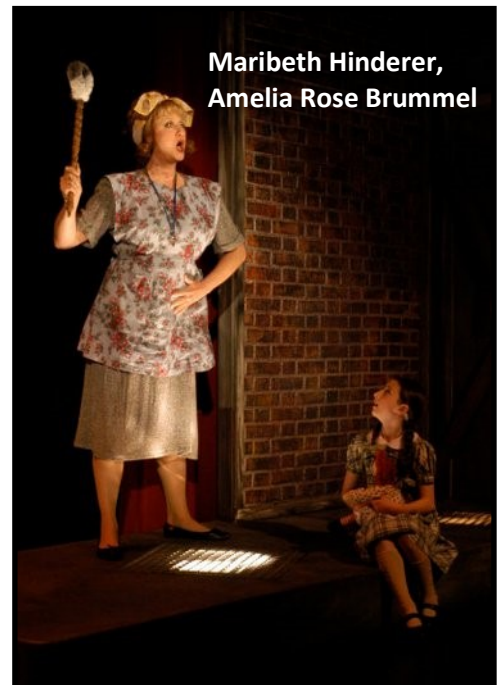

**Maribeth Hinderer,
Amelia Rose Brummel**